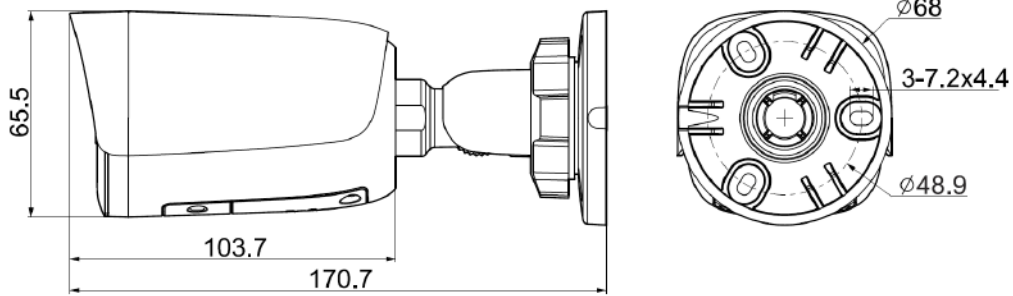

Tiandy

Feature	
Alarm Trigger	Motion Detection, Mask Alarm, IP Address Conflict
Video Analytics	Tripwire, Perimeter
Early Warning(EW)	Yes
Network	
ANR	Yes, auto store video in SD card when NVR disconnected, and upload video to NVR when resumed connection (Only Support Tiandy ANR NVR)
Protocols	HTTP,HTTPS,TCP/IP,UDP,UPnP,ICMP,IGMP,SNMP,DHCP,DNS,DDNS, Easy DDNS,NTP,SSL,802.1X,QoS,IPV4,IPV6,PPPoE,SSH,Unicast,Multicast,RTCP,ARP
System Compatibility	ONVIF (PROFILE S/T/G), SDK, CGI,Milestone,SRTP,RTMP
Remote Connection	≤2
Client	Easy7, EasyLive Plus
Web Version	Web6
Interface	
Communication Interface	1 RJ45 10M/ 100M self adaptive Ethernet port
Audio I/O	1/1
Alarm I/O	1/1
Reset Button	Yes
On-board storage	Built-in Micro SD card slot, up to 512 GB
General	
Web Client Language	17 languages Simplified Chinese/English/Traditional Chinese/Spanish/Italian/Korean/Turkish/Russian/Thai/Polish/French/Dutch/Hebrew/Vietnamese/Arabic/German/Ukrainian
Operating Conditions	-40°C ~ 65°C, 0~95% RH
Power Supply	DC 12V±25%, PoE (802.3af)
Power Consumption	MAX: 7W(12V) MAX: 8W(POE)
Protection	IP67
Heater	N/A
Dimensions	161×68x68mm
Net Weight	0.52kg
Dimensions of single packing case	210×92x110mm
Gross Weight	0.65kg
Volume of packing box	24

* Listed resolutions are only selectable options. It does not mean that all streams can work at their maximum resolution at the same time.

AVAILABLE MODEL

TC-C38WQ SPEC: I5W/E/Y/2.8MM(4MM)/V4.2

Tiandy

DIMENSIONS (Unit: mm)